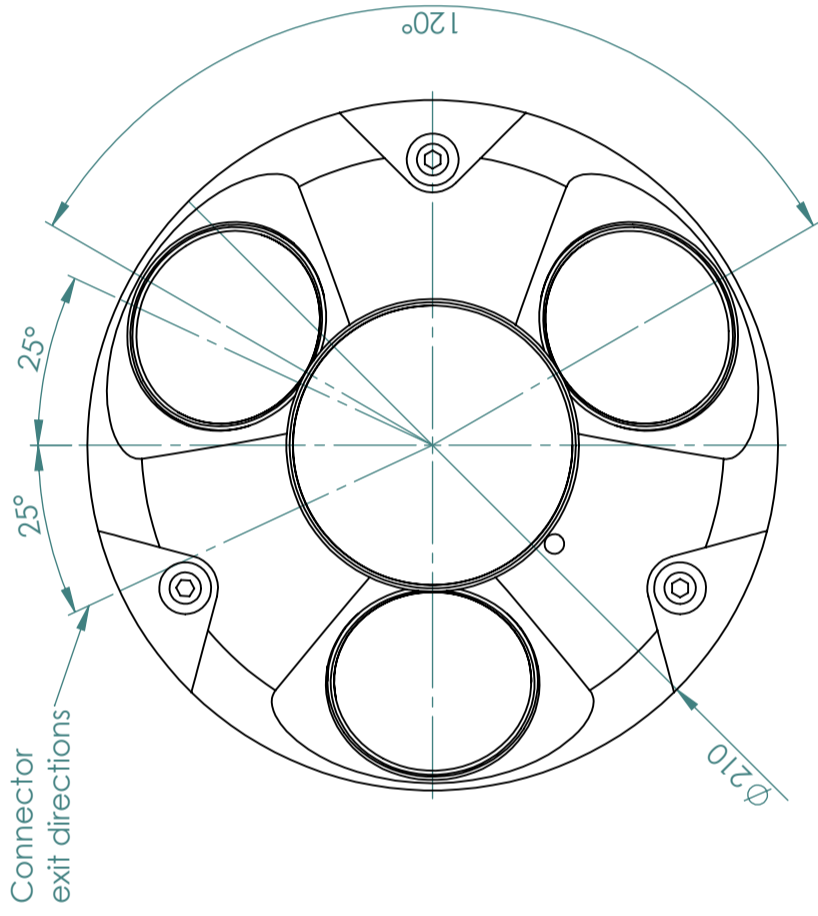

NORTEK AS

General Arrangement Drawing

Connector exit directions

Recess for mounting strap

Mounting holes

Connector

Blind plug. May be used for additional connector

Connector

Title: AWAC 600KHz General Arrangement

File Name: NGA009-002

Rev: -

Date: 27.05.2016

Dimensions are in millimeters  
Copyright Nortek AS