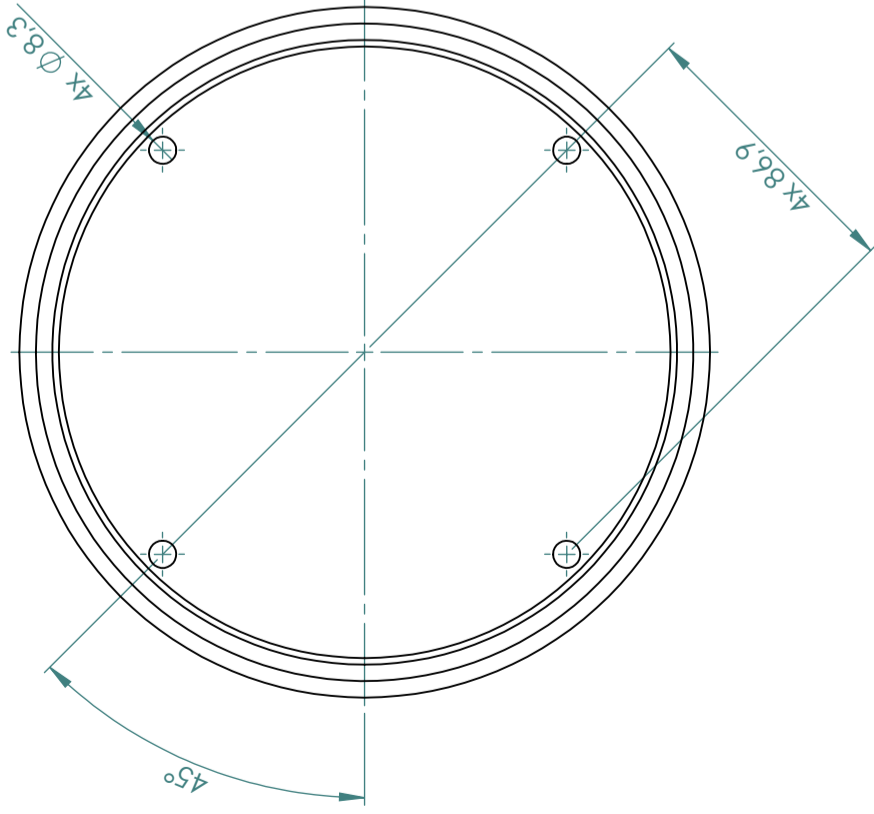

NORTEK AS

General Arrangement Drawing

Connector exit directions

Recess for mounting strap

Mounting holes

Connector

Blind plug. May be used for additional connector

Connector

Title: AWAC 600KHz General Arrangement

File Name: NGA009-002

Rev: -

Date: 27.05.2016

Dimensions are in millimeters  
Copyright Nortek AS