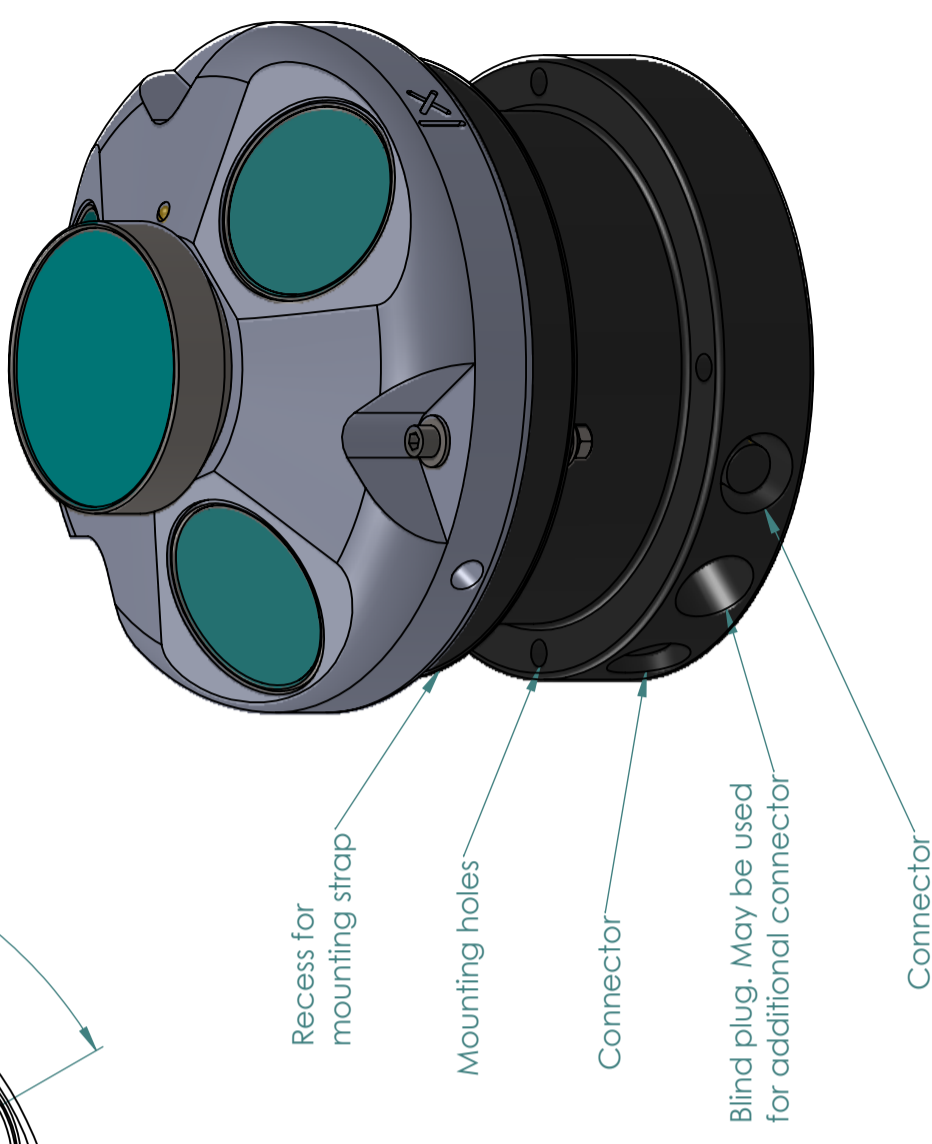

NORTEK AS

General Arrangement Drawing

Connector exit directions

Recess for mounting strap

Mounting holes

Connector

Blind plug. May be used for additional connector

Connector

Title: AWAC 600KHz General Arrangement

File Name: NGA009-002

Rev: -

Date: 27.05.2016

Dimensions are in millimeters  
Copyright Nortek AS