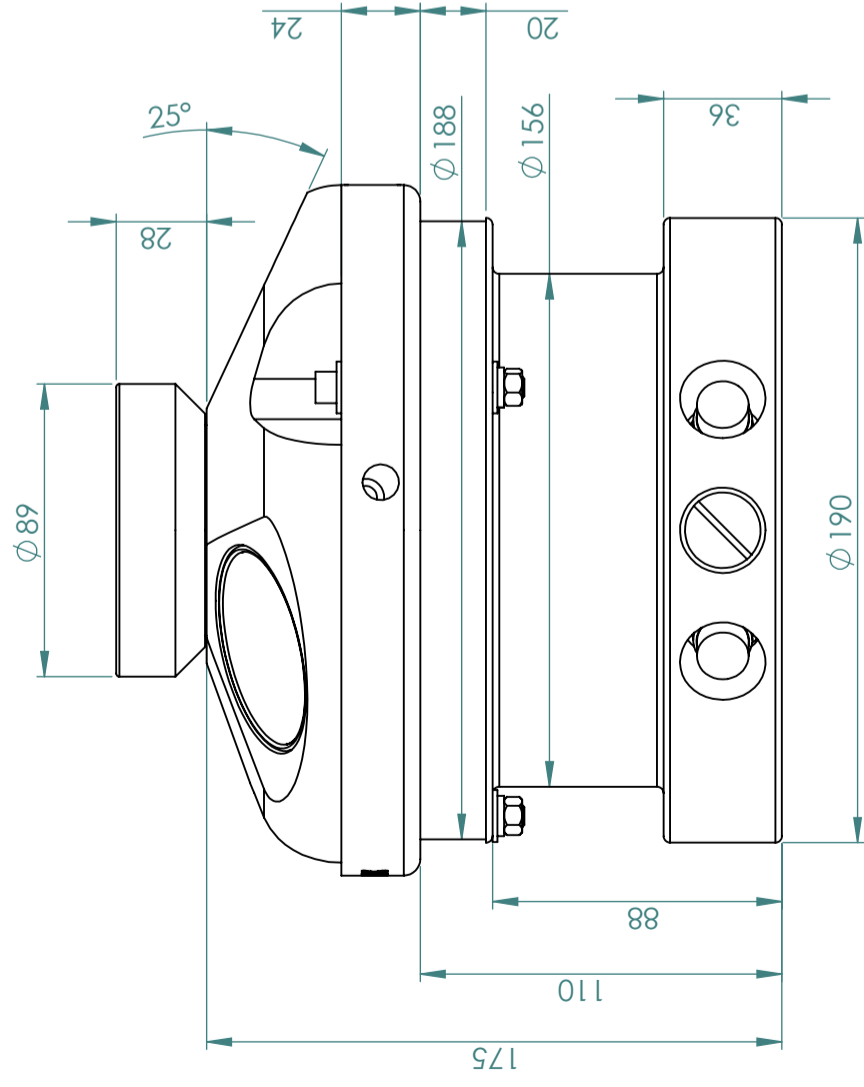

NORTEK AS

General Arrangement Drawing

Connector exit directions

Recess for mounting strap

Mounting holes

Connector

Blind plug. May be used for additional connector

Connector

Title: AWAC 600KHz General Arrangement

File Name: NGA009-002

Rev: -

Date: 27.05.2016

Dimensions are in millimeters  
Copyright Nortek AS