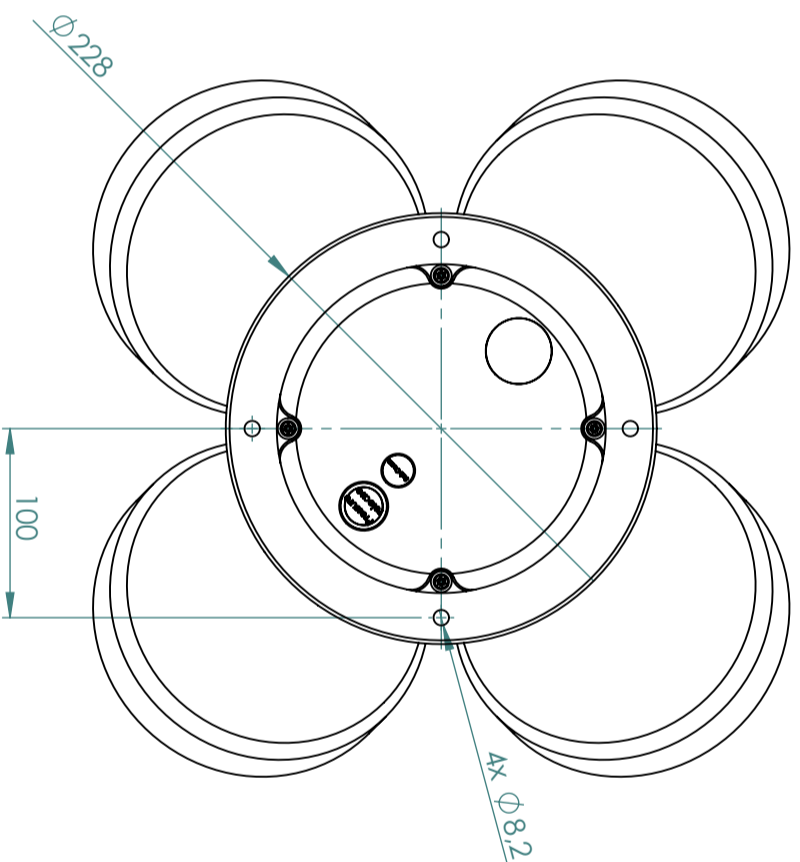

Optional connectors and endcaps
Please enquire for details

NORTEK AS

General Arrangement Drawing

Title: Signature 250 General Arrangement

File Name: NGA061-001 Rev: -

Date: 27.05.2016

Dimensions are in millimeters
Copyright Nortek AS