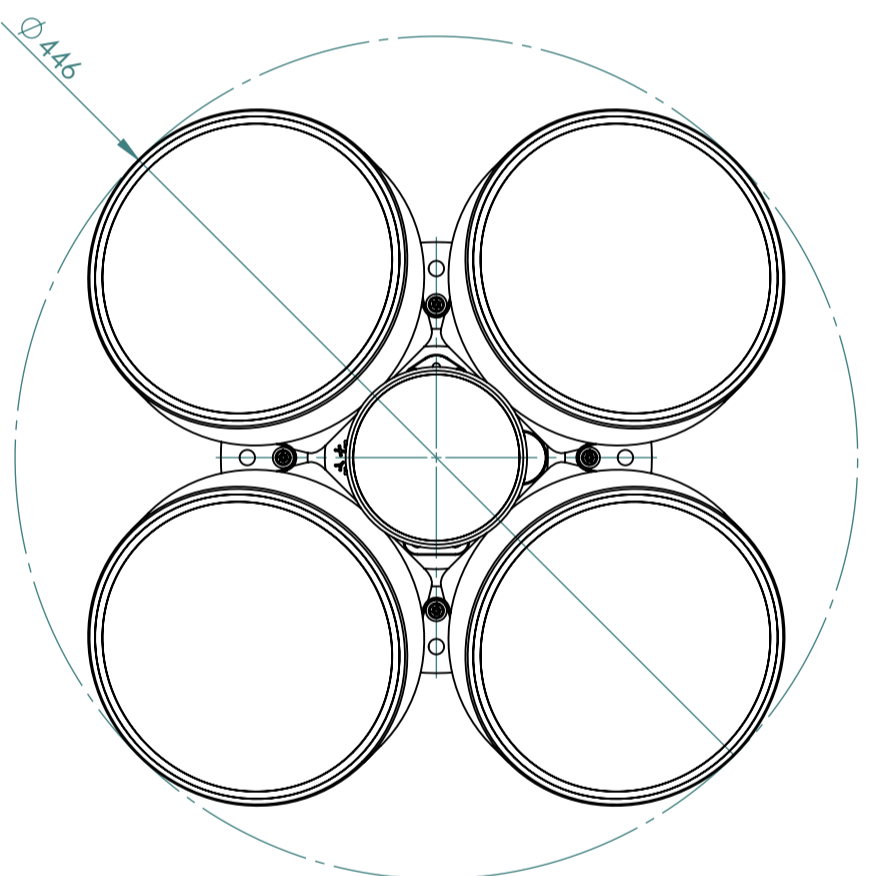

Optional connectors and endcaps
Please enquire for details

NORTEK AS

General Arrangement Drawing

Title: Signature 250 General Arrangement

File Name: NGA061-001 Rev: -

Date: 27.05.2016

Dimensions are in millimeters
Copyright Nortek AS