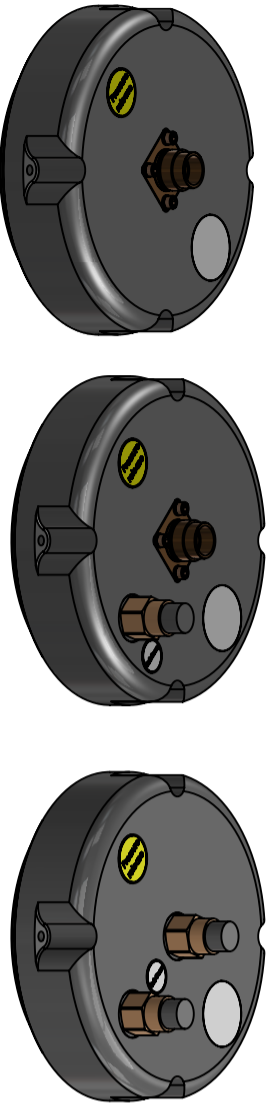

Optional connectors and endcaps
Please enquire for details

NORTEK AS

General Arrangement Drawing

Title: Signature 250 General Arrangement

File Name: NGA061-001 Rev: -

Date: 27.05.2016

Dimensions are in millimeters
Copyright Nortek AS