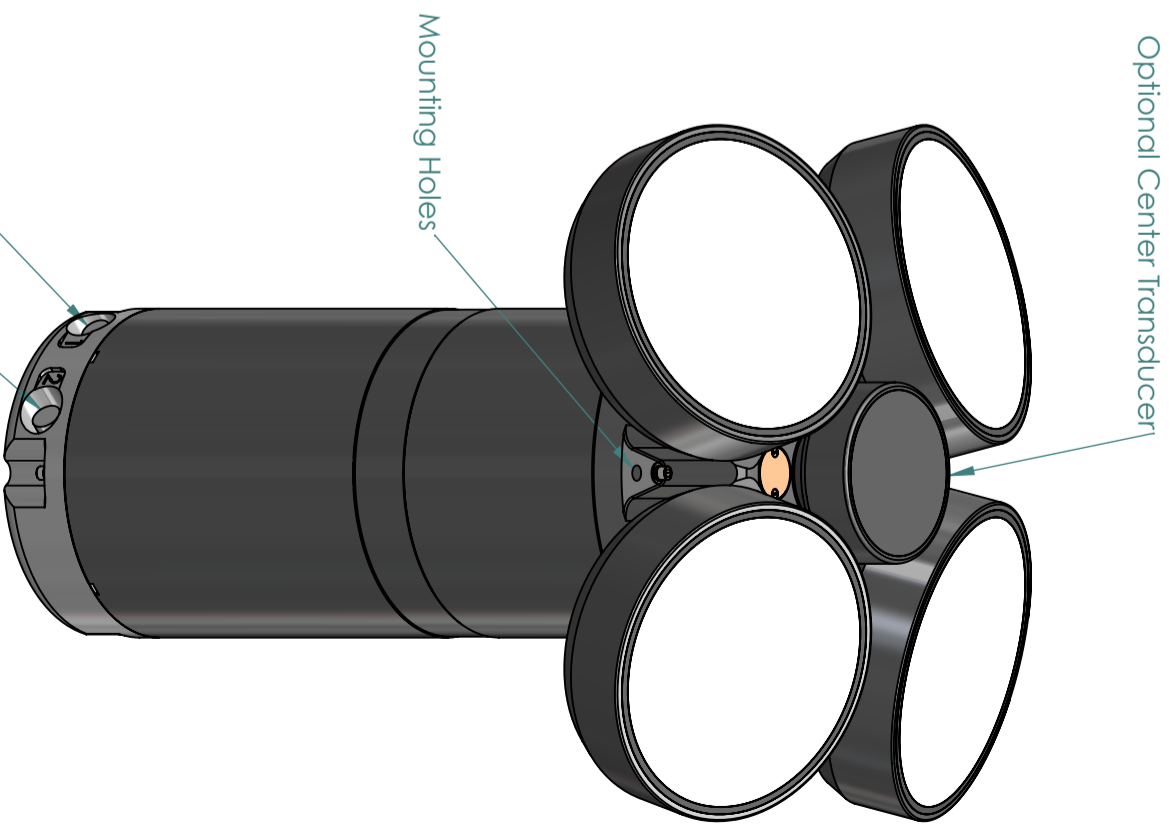

Optional connectors and endcaps
Please enquire for details

NORTEK AS

General Arrangement Drawing

Title: Signature 250 General Arrangement

File Name: NGA061-001 Rev: -

Date: 27.05.2016

Dimensions are in millimeters
Copyright Nortek AS