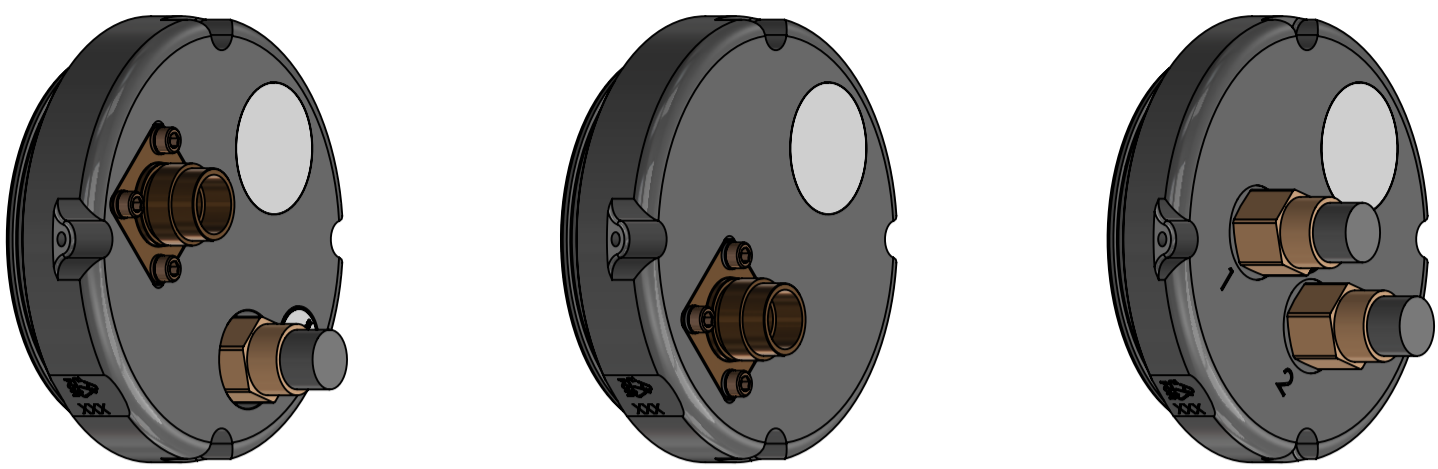

Optional connectors and endcaps
Please enquire for details

NORTEK AS

General Arrangement Drawing

Title: Signature 1000 General Arrangement

File Name: NGA061-002 Rev: -

Date: 30.05.2016

Dimensions are in millimeters
Copyright Nortek AS