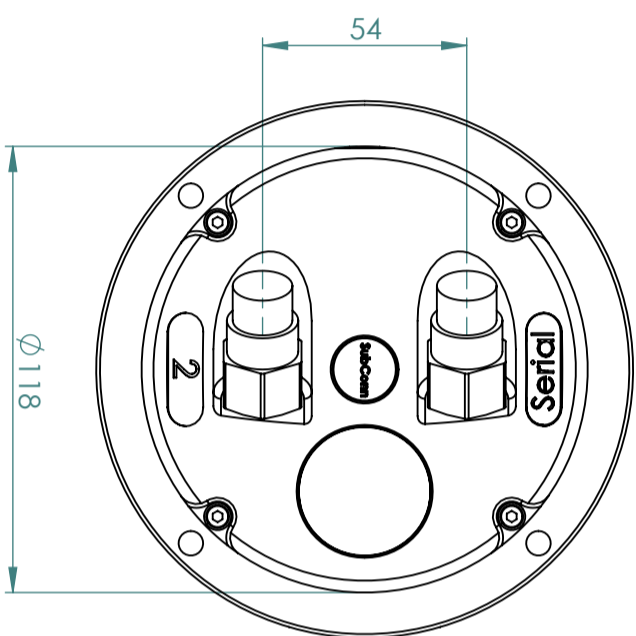

Optional connectors and endcaps
Please enquire for details

NORTEK AS

General Arrangement Drawing

Title: Signature 1000 General Arrangement

File Name: NGA061-002 Rev: -

Date: 30.05.2016

Dimensions are in millimeters
Copyright Nortek AS