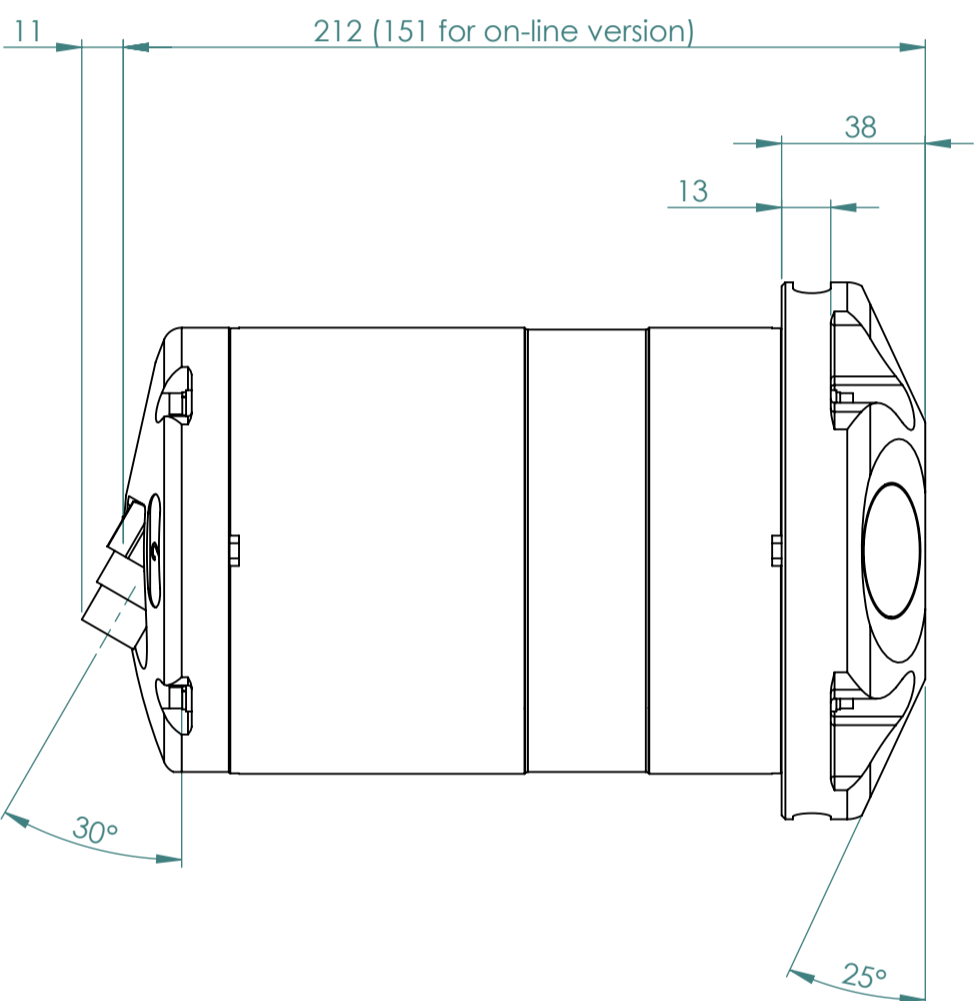

Optional connectors and endcaps
Please enquire for details

NORTEK AS

General Arrangement Drawing

Title: Signature 1000 General Arrangement

File Name: NGA061-002 Rev: -

Date: 30.05.2016

Dimensions are in millimeters
Copyright Nortek AS