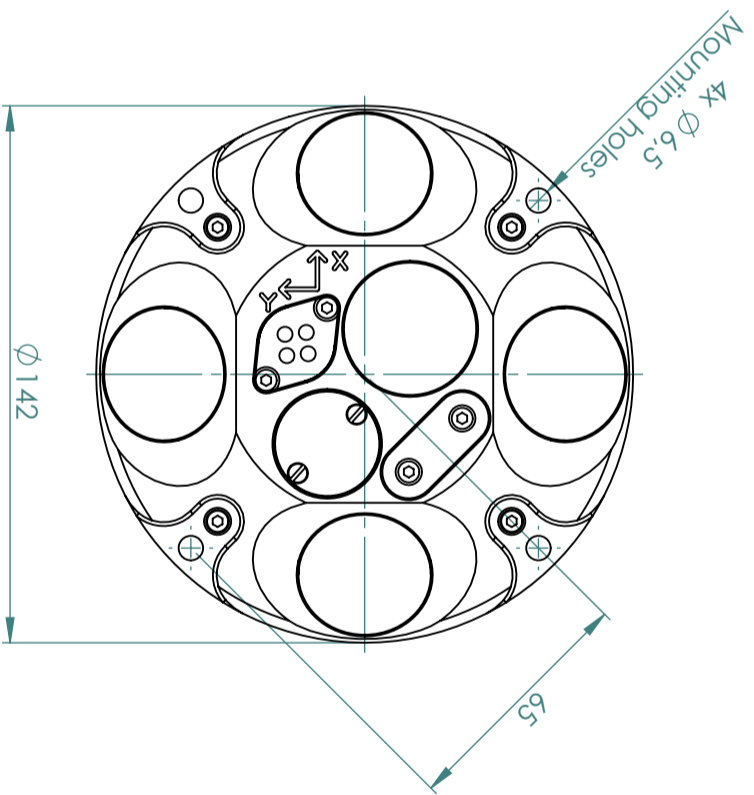

Optional connectors and endcaps
Please enquire for details

NORTEK AS

General Arrangement Drawing

Title: Signature 1000 General Arrangement

File Name: NGA061-002 Rev: -

Date: 30.05.2016

Dimensions are in millimeters
Copyright Nortek AS